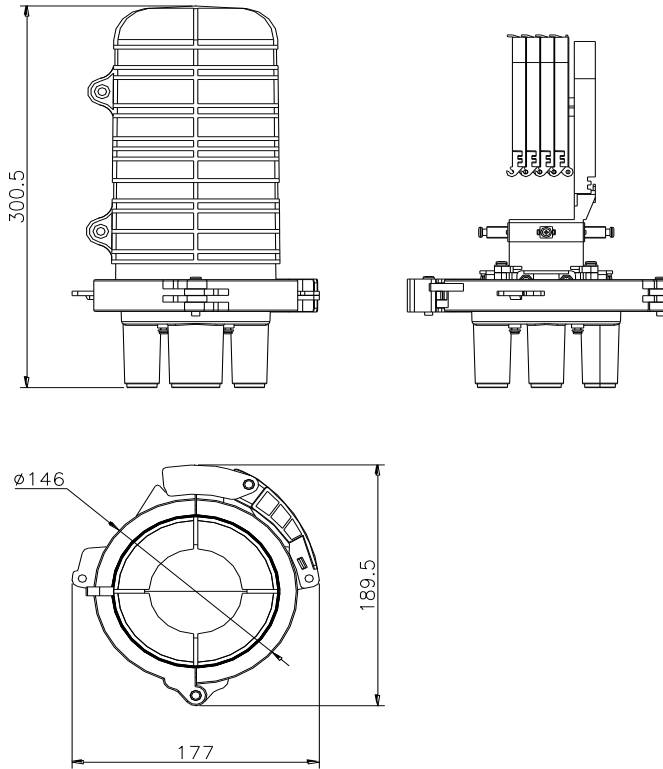

#### Description:

CV010 is a small size fiber optic splice closure that used for fiber optic cable splicing and protection.

#### Features:

- 1) Splice tray: 4PCS, each 12core.
- 2) Cable port: 4cable ports, 3pcs( $\phi 18\text{mm}$ ), 1pcs ellipse cable port( cable no cutting).
- 3) Seal: all cable port is heat shrink seal.
- 4) Waterproof: IP68
- 5) Material: high impact resistance PP with UV
- 6) Wall-mounting, aerial hanger and pole mounting.

#### Specification:

Model	Material	Dimension	Max. capacity	Splice tray
CV010	PP	$\Phi 146 \times 300.5$	48 fibers	4 pcs

#### Accessories:

**Size drawings: (mm)**

**Cable distribution:**